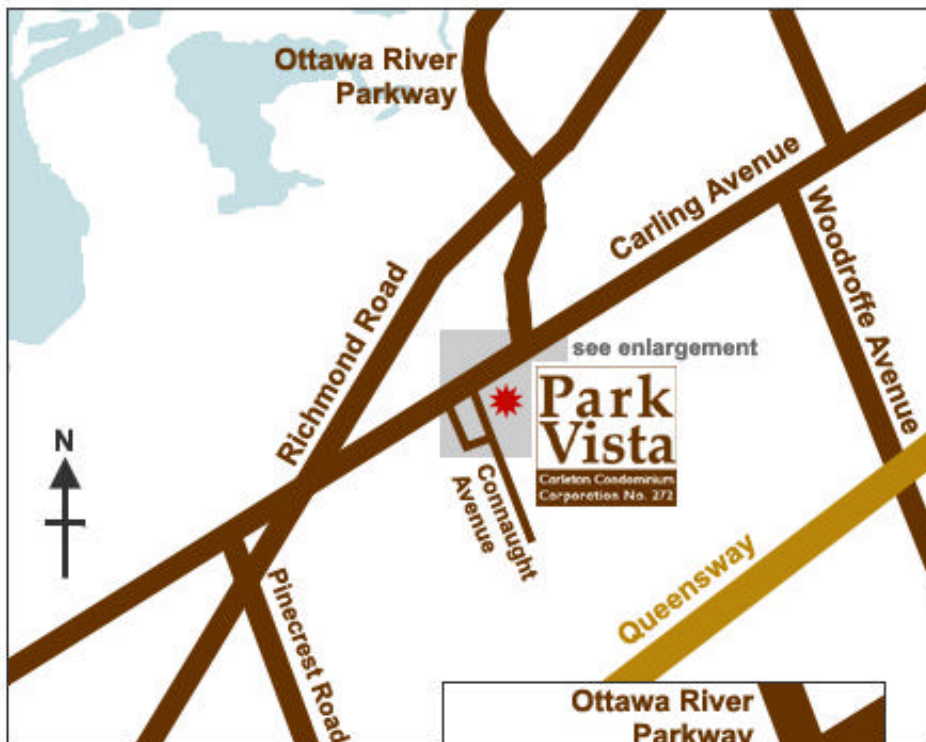

## Getting to Carleton Condominium Corporation No. 272 (Park Vista)

Park Vista is located at Carling Avenue and the Ottawa River Parkway.

**Please note:** There is no entry onto Connaught Avenue from Carling Avenue.

To get to Park Vista from Carling Avenue:

- 1) Turn off Carling Avenue onto Tavistock Road
- 2) Once on Tavistock, take the first turning on your left onto Sackville Street
- 3) At the end of Sackville Street, make a left turn onto Connaught Avenue
- 4) Park Vista is located at the end of Connaught Avenue, just before Carling

Map by: [www.userintuition.com](http://www.userintuition.com)

**Park Vista (CCC No. 272)**  
811 Connaught Ave.  
Ottawa, Ontario  
K2B 8K3 Canada  
**Phone:** 613-829-0149